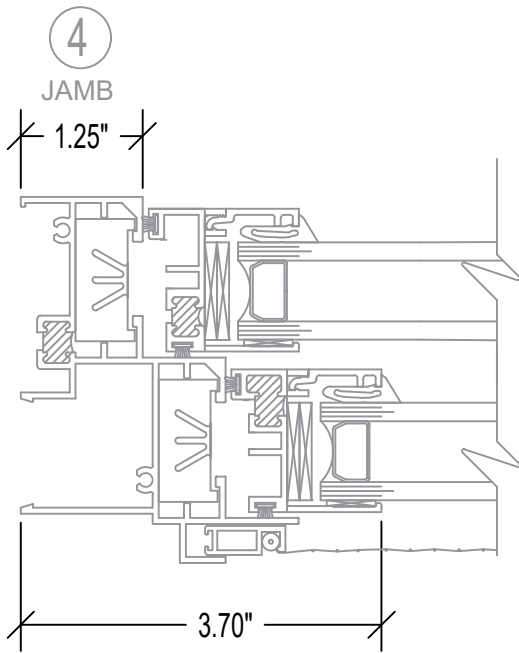

700 SERIES 3 1/4" DH

1
HEAD