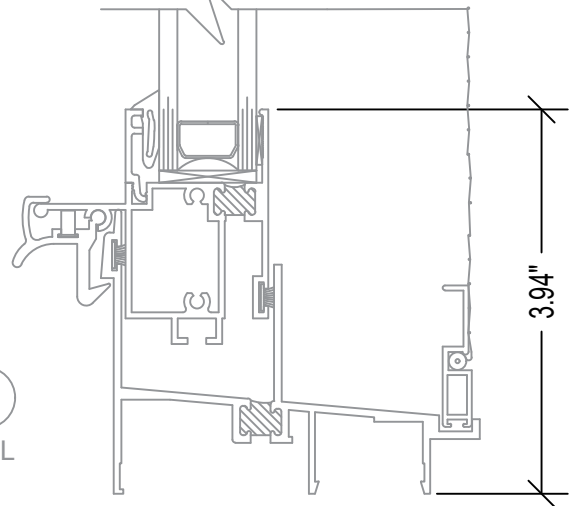

700 SERIES 3 1/4" DH

1
HEAD

2
MEETING
RAIL

3
SILL

STERGIS
WINDOWS & DOORS

700 SERIES / 2