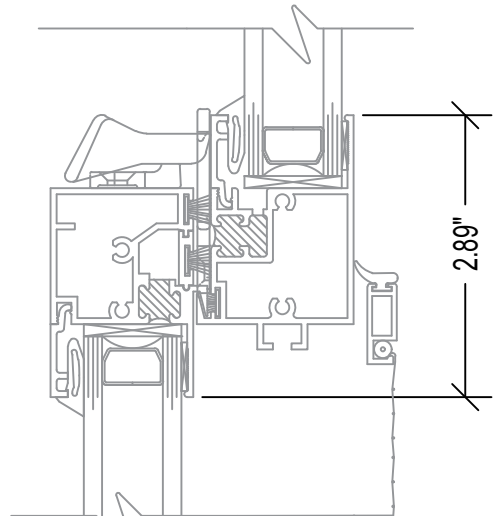

2
MEETING
RAIL