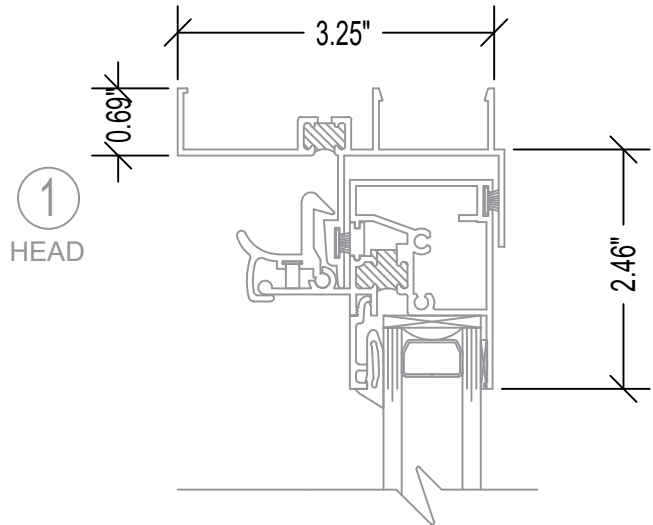

700 SERIES 3 1/4" DH

1
HEAD