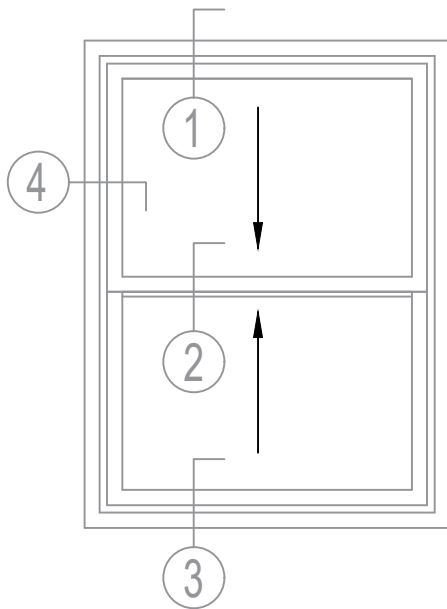

700 SERIES 3 1/4" DH

1
HEAD